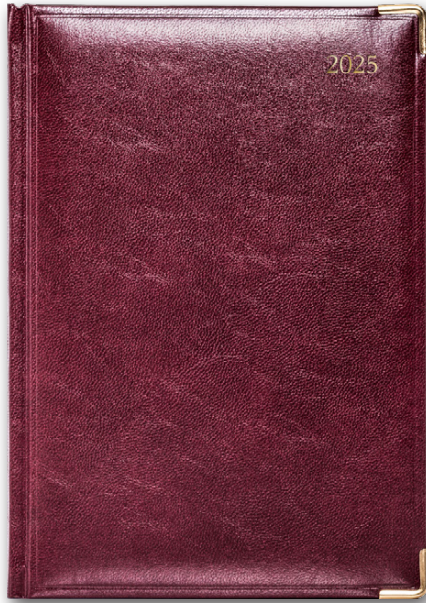

Madrid Deluxe - Cream Pages

A classic diary design featuring a smoothgrain cover material with gilt page edges, two gilt corners on front cover and completed with a gold foiled year date.

Colours

319
green

323
blue

324
black

335
burgundy

Eco Credentials

pages

cover

Branding Options

...we recommend

Additional Extras Available.

Advertising Pages - Mailing Envelopes - Presentation Cartons - Belly Bands

Formats Available

Pocket Week to View - A5 Day to a Page - Quarto Week to View.